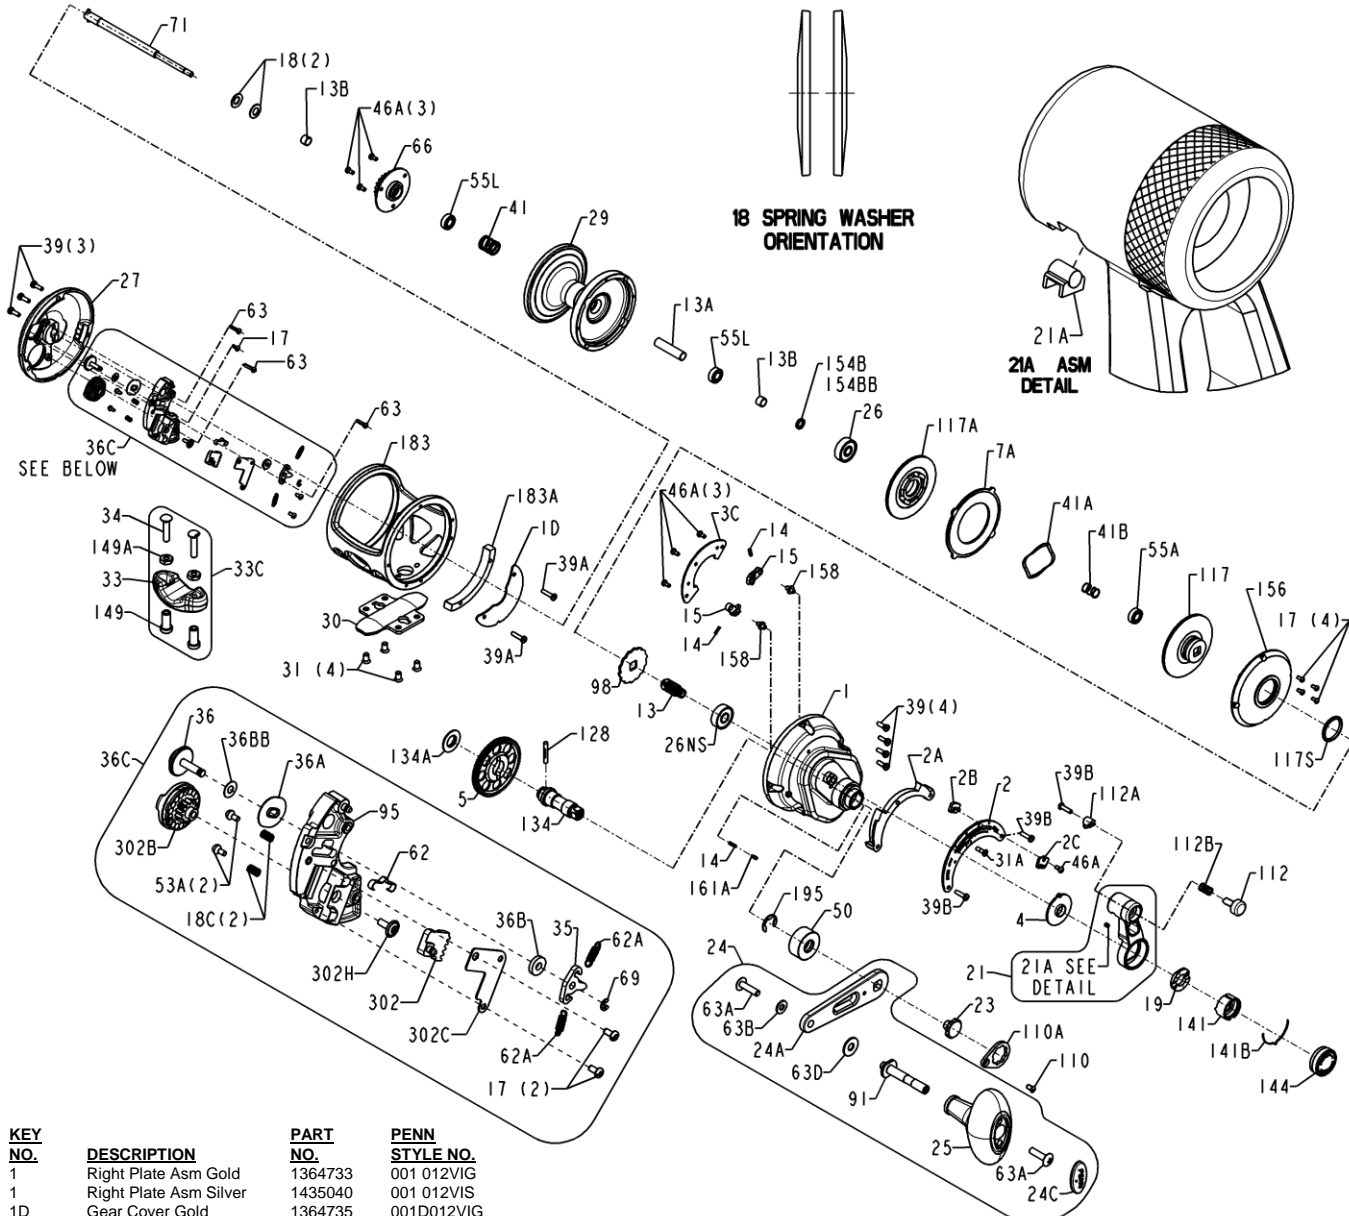

MODELS 12VI, Gold, 1370774 and 12VIS, Silver, 1419186

KEY NO.	DESCRIPTION	PART NO.	PENN STYLE NO.
1	Right Plate Asm Gold	1364733	001 012VIG
1	Right Plate Asm Silver	1435040	001 012VIS
1D	Gear Cover Gold	1364735	001D012VIG
1D	Gear Cover Silver	1417138	001D012VIS
2	Quadrant Ring	1364736	002 012VI
2A	Quadrant Spacer	1364737	002A012VI
2B	Strike Stop	1361403	002B050VIS
2C	Strike Indicator	1361404	002C050VIS
3C	Dog Retaining Plate	1423887	003C016VIS
4	Drag Lever Washer	1364749	004 012VI
5	Main Gear	1364750	005 012VI
7A	Drag Washer- Metal	1364756	007A012VI

KEY NO.	DESCRIPTION	PART NO.	PENN STYLE NO.
13	Pinion	1364759	013 012VI
13A	Spool Spacer Tube	1365543	013A012VI
13B	Spool Spacer (2 req)	1364763	013B012VI
14	Spring (3 req)	1811406	014 535
15	Dog (Asm)(2 req)	1443478	015 016VIS
17	Screw (7 req)	1811604	017 975LD
18	Spring Washer (2 req)	1265001	018 TRQ40NLD2
18C	Spring (Click)(2req)	1181632	018C015KG
19	Drag Cam	1364764	019 012VI