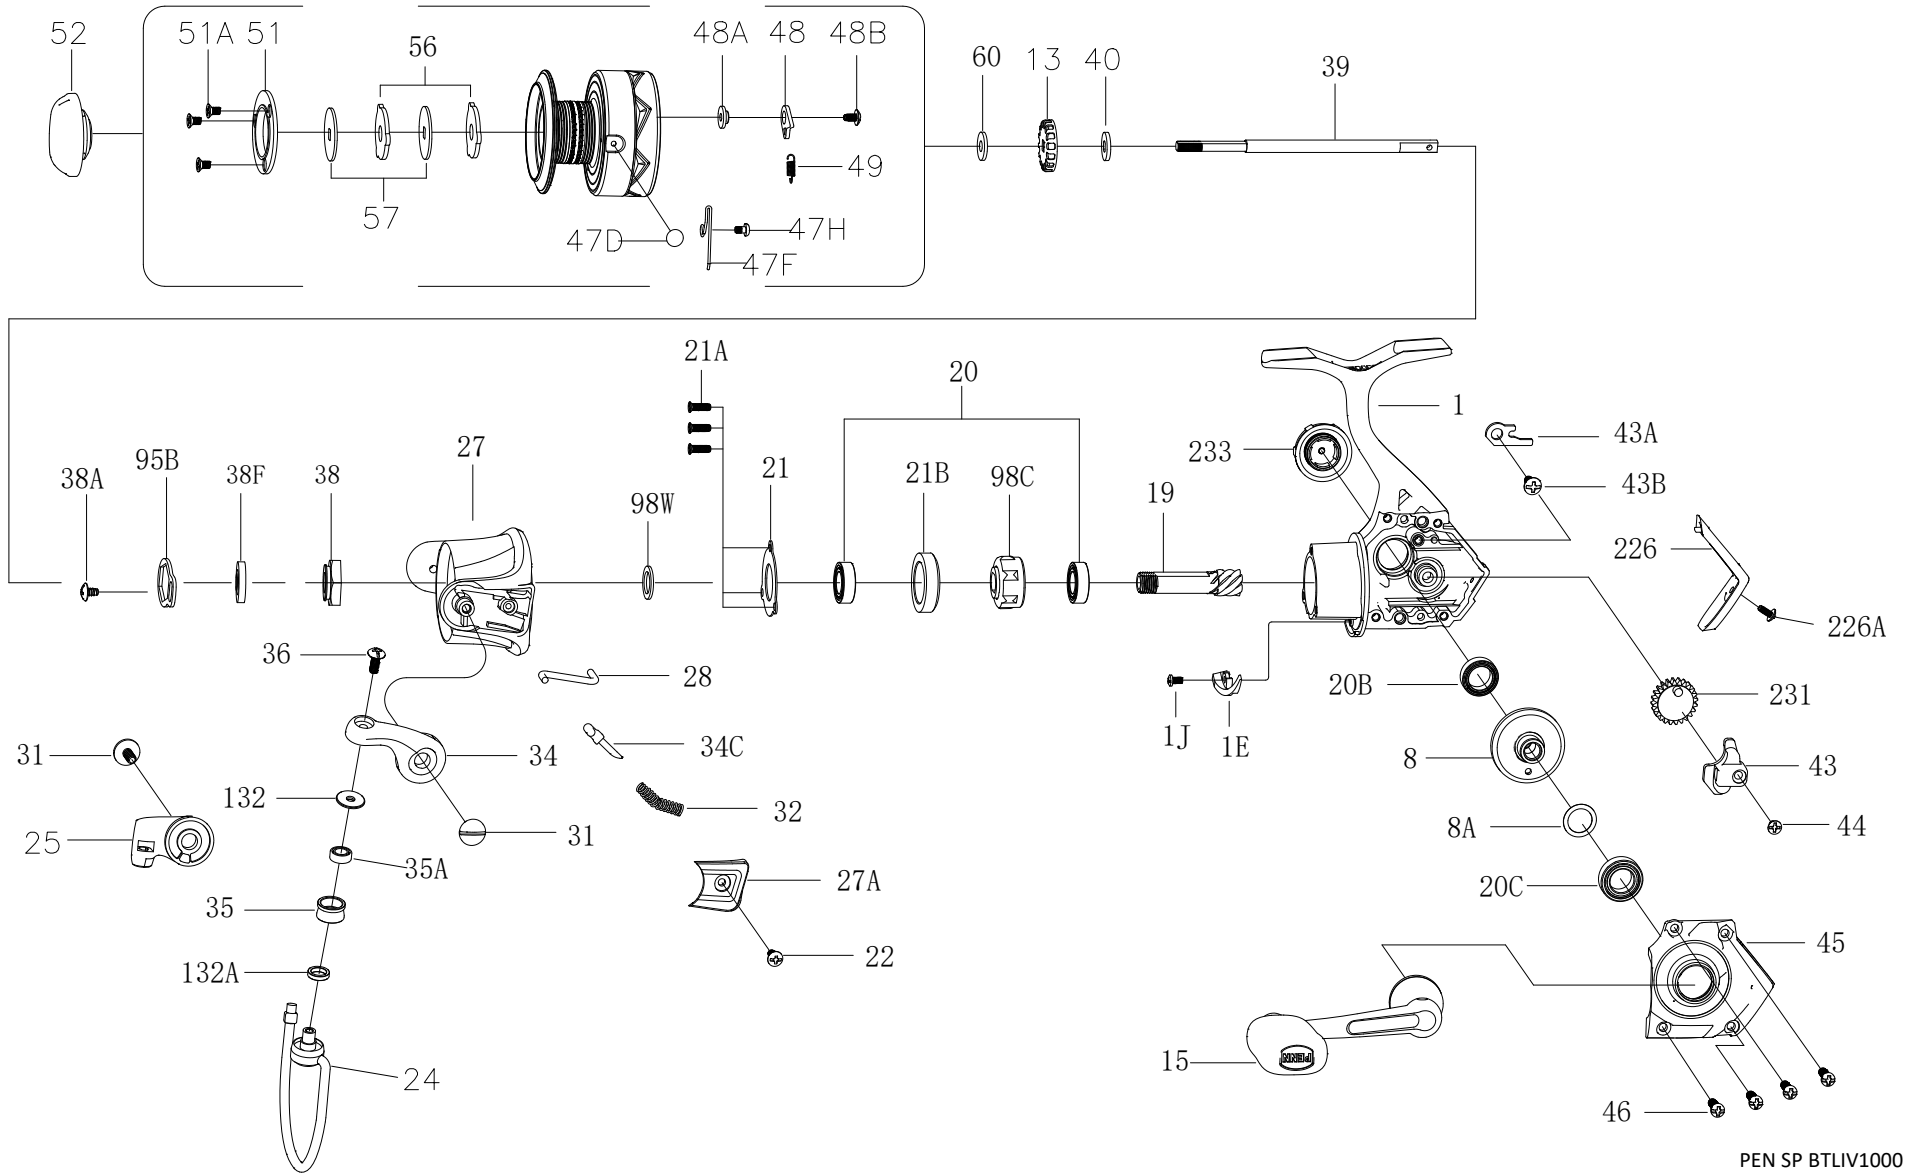

**BTLIV1000
EXPLODED DRAWING**

47

Thank you for your recent PENN gear purchase. No matter where you fish or what you fish for, you can depend PENN to perform in any battle day in and day out. Now it's time to get your product registered and get out on the water.

<https://register.pennfishing.com>

KEY NO.	PART NO.	PENN STYLE NO.	DESCRIPTION
1	1632295	1-BTLIV1000	Housing
1E	1529417	1E-BTLIII1000	Housing Slope
1J	1489177	1J-SSVI3500	Housing Slope Screw
8	1529418	8-BTLIII1000	Main Gear
8A	1191028	8A-3000SG	Shim
13	1529419	13-BTLIII1000	Click Ratchet
15	1632296	15-BTLIV1000	Handle Assembly
19	1529421	19-BTLIII1000	Pinion Gear
20	1313843	20-CFT1000	Ball Bearing (2 req)
20B	1211610	20D-5000BTL	Spool Ball Bearing
20C	1308050	20-CFT3000	Ball Bearing
21	1529422	21-BTLIII1000	Bearing Retainer
21A	1207723	21A-1000SG	Screw (3 req)
21B	1529423	21B-BTLIII1000	Collar
22	1203978	22-3000PUR	Bail Pivot Cover Screw
24	1529424	24-BTLIII1000	Bail Wire Assembly
25	1529425	25-BTLIII1000	Bail Holder
27	1632297	27-BTLIV1000	Rotor
27A	1632298	27A-BTLIV1000	Bail Pivot Cover
28	1529428	28-BTLIII1000	Trip Lever
31	1313814	31-CFT2500	Bail Arm Screw (2 req)

KEY NO.	PART NO.	PENN STYLE NO.	DESCRIPTION
32	1529429	32-BTLIII1000	Bail Spring
34	1632339	34-BTLIV1000	Bail Arm
34C	1313816	34C-CFT2500	Pivot Arm
35	1529430	35-BTLIII1000	Line Roller
35A	1529431	35A-BTLIII1000	Line Roller Bushing
36	1211597	36-3000BTL	Bail Stud Screw
38	1632340	38-BTLIV1000	Rotor Nut
38A	1203995	38A-3000PUR	Screw
38F	1632341	38F-BTLIV1000	Main Shaft Seal Ring
39	1529432	39-BTLIII1000	Main Shaft
40	1249042	42-1000BTL	Spool Shaft Washer
43	1207729	43-1000SG	Crosswind Block
43A	1207730	43A-1000SG	Crosswind Block Plate
43B	1191826	43B-3000SG	Plate Screw
44	1191843	44-3000SG	Crosswind Block Screw
45	1632342	45-BTLIV1000	Housing Cover
46	1192645	21A-5000SG	Cover Screw (4 req)
47	1632343	47-BTLIV1000	Spool Assembly
47D	1489217	47D-SSVI3500	Line Clip
47F	1529435	47F-BTLIII1000	Line Clip Spring
47H	1489219	47H-SSVI3500	Line Clip Spring Screw

KEY NO.	PART NO.	PENN STYLE NO.	DESCRIPTION
48	1529436	48-BTLIII1000	Click Tongue
48A	1529437	48A-BTLIII1000	Click Tongue Washer
48B	1529438	48B-BTLIII1000	Spool Click Screw
49	1529439	49-BTLIII1000	Click Tongue Spring
51	1211578	51-2000BTL	Retaining Spacer
51A	1191986	51A-3000SG	Retaining Screw (3 req)
52	1632344	52-BTLIV1000	Drag Knob Assembly
56	1313858	56-CFT1000	Drag Washer (2 req)
57	1251753	57-1000FRC	Keyed Washer (2 req)
60	1192059	60-2000SG	Thrust Washer
95B	1308081	95B-CFT3000	Rotor Locking Plate
98C	1529441	98C-BTLIII1000	Clutch/Sleeve Assembly
98W	1251754	98W-1000FRC	Clutch Washer
132	1529442	132-BTLIII1000	Roller Washer
132A	1529443	132A-BTLIII1000	Line Roller Washer
226	1632345	226-BTLIV1000	Rear Cover
226A	1529386	226A-BTLIII3000	Rear Cover Screw
231	1207737	231-1000SG	Crosswind Gear
233	1632346	233-BTLIV1000	Bearing Cover Assy