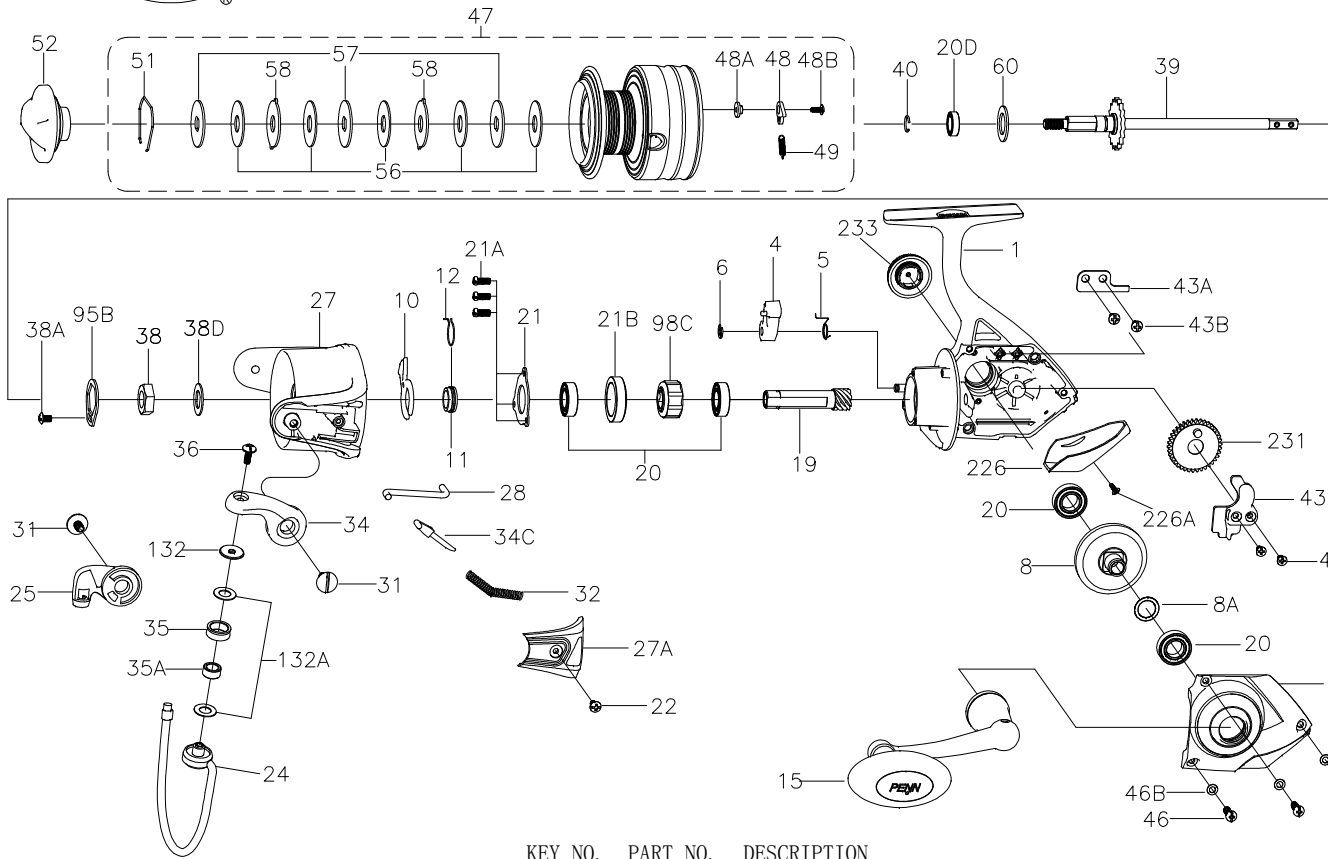

PARTS LIST FOR MODEL SGII6000

KEY NO.	PART NO.	DESCRIPTION
21A	1192645	21A-5000SG Bearing Retainer Screw (3 req)
21B	1324209	21B-BTLII5000 Collar
22	1192661	22-5000SG Bail Pivot Cover Screw
24	1308092	24-CFT6000 Bail Wire Assembly
25	1308093	25-CFT5000 Bail Holder
27	1338173	27-SGII6000 Rotor
27A	1308097	27A-CFT6000 Bail Pivot Cover
28	1308099	28-CFT6000 Trip Lever
31	1308100	31-CFT5000 Bail Arm Screw (2 req)
32	1200520	32-6000SG Bail Spring
34	1308103	34-CFT6000 Bail Arm
34C	1191652	34C-5000SG Pivot Arm
35	1308066	35-CFT3000 Line Roller
35A	1308067	35A-CFT3000 Line Roller Bushing
36	1191699	36-3000SG Bail Stud Screw
38	1191731	38-7000SG Rotor Nut
38A	1191736	38A-5000SG Screw
38D	1308104	38D-CFT5000 Rotor Nut Washer
39	1308106	39-CFT6000 Main Shaft Assembly
40	1211620	40-5000BTL Bearing Lock Spring
43	1308107	43-CFT5000 Crosswind Block
43A	1191820	43A-5000SG Crosswind Block Plate
43B	1191827	43B-5000SG Crosswind Block Plate Screw (2 req)
44	1191845	44-5000SG Crosswind Block Screw (2 req)
45	1338174	45-SGII6000 Housing Cover Assembly
46	1191903	46-5000SG Housing Cover Screw (3 req)
46B	1191908	46B-5000SG Housing Cover Washer (3 req)
47	1338175	47-SGII6000 Spool Assembly
48	1211625	48-5000SG Click Tongue
48A	1211626	48A-5000SG Click Tongue Washer
48B	1211612	48B-5000SG Spool Click Screw
49	1211627	49-5000SG Click Tongue Spring
51	1308112	51-CFT5000 Drag Retaining Ring
52	1338176	52-SGII6000 Drag Knob Assembly
56	1192036	56-5000SG Drag Washer (5 req)
57	1192044	57-5000SG Keyed Washer (3 req)
58	1192053	58-5000SG Earred Washer (2 req)
60	1211629	60-5000BTL Thrust Washer
95B	1308115	95B-CFT5000 Rotor Locking Plate
98C	1308116	98C-CFT5000 Clutch/Sleeve Assembly
132	1192297	132-5000SG Roller Washer
132A	1192302	132A-3000SG Line Roller Washer (2 req)
226	1308117	226-CFT5000 Rear Cover
226A	1192473	226A-3000SG Rear Cover Screw
231	1200523	231-6000SG Crosswind Gear
233	1192523	233-5000SG Bearing Cover Assembly

KEY NO.	PART NO.	DESCRIPTION
1	1338172	1-SGII6000 Housing Assembly
4	1190937	4-5000SG Dog
5	1190966	5-5000SG Dog Spring
6	1190979	6-5000SG Retaining Clip
8	1191019	8-5000SG Main Gear
8A	1191030	8A-5000SG Shim
10	1191066	10-5000SG A/R Holder
11	1191085	11-5000SG Bushing
12	1313865	12-CFT8000 A/R Bushing Spring
15	1324208	15-BTLII5000 Handle Assembly
19	1308089	19-CFT5000 Pinion Gear
20	1308090	20-CFT5000 Ball Bearing (4 req)
20D	1211610	20D-5000BTL Spool Ball Bearing
21	1192636	21-5000SG Bearing Retainer

407-SGII6000 Rev. 0 10-31-13

1321661