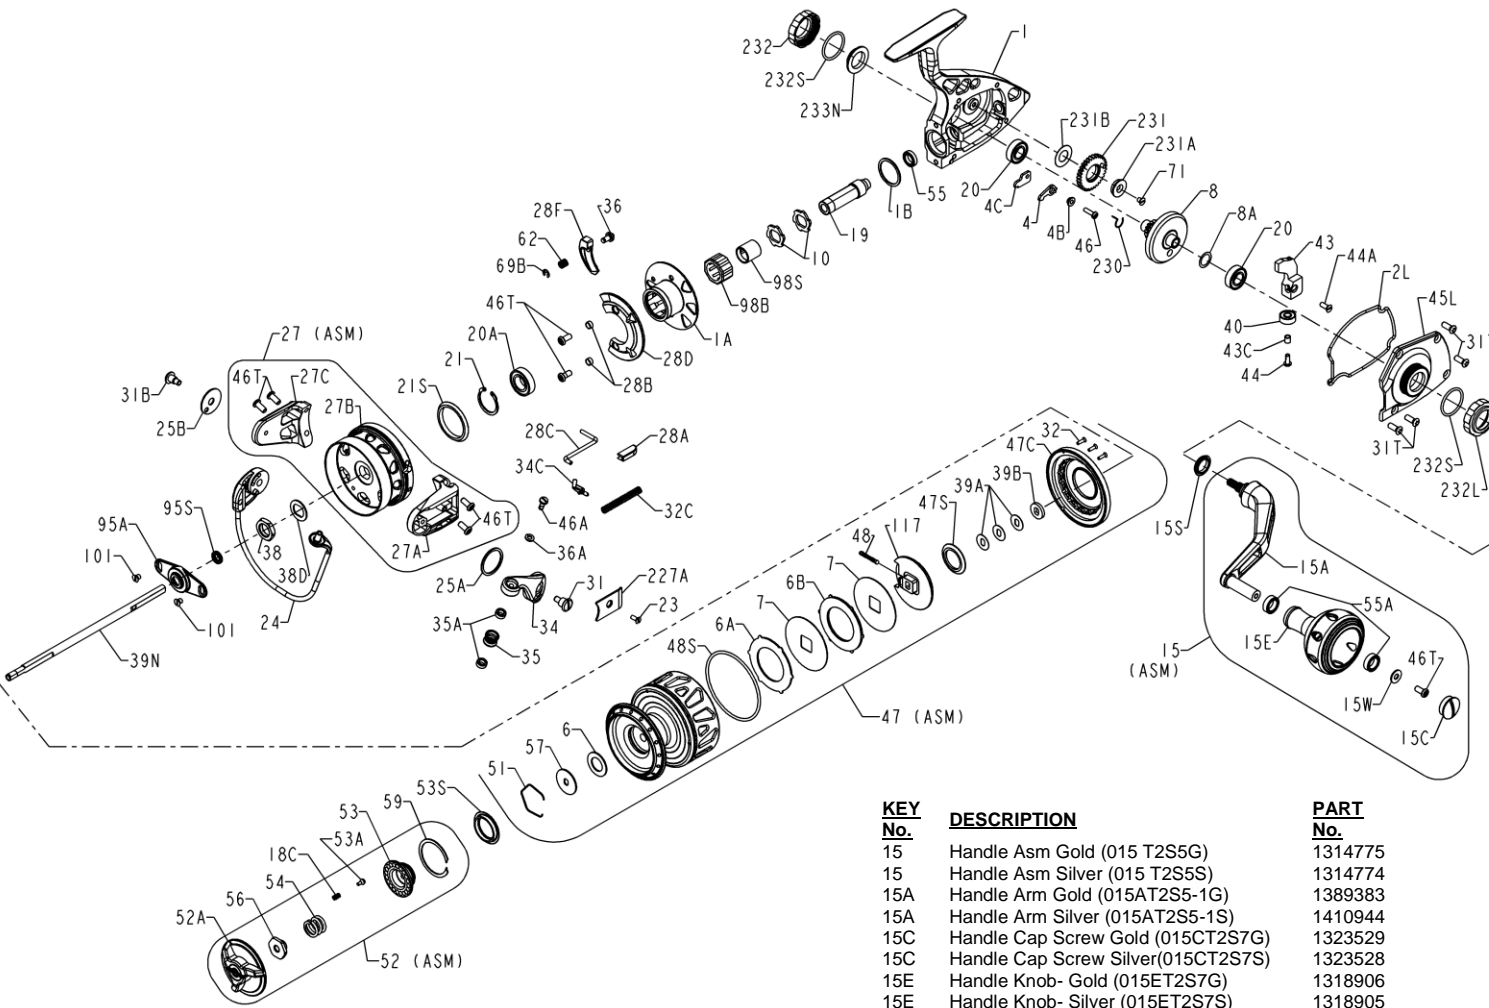

TRQII5500-G (Gold) 1339432 & TRQII5500-S (Silver) 1403979

KEY No.	DESCRIPTION	PART No.
28D	Ring- Friction (028DTS5)	1200377
28F	Trip Ramp (028FTS5)	1200378
31	Bail Arm Screw (031 T2S7)	1314744
31B	Cam Arm Screw (031BT2S7)	1318479
31T	Screw (031TT2S7)(4req)	1314745
32	Flat Head Screw (032 T2S5) (3req)	1455334
32C	Bail Spring (032 CFT5000)	1308101
34	Bail Arm- Gold (034 T2S5G)	1318908
34	Bail Arm- Silver (034 T2S5S)	1318907
34C	Pivot Arm (034CSSV5500)	1277058
35	Line Roller (035 TS5)	1200382
35A	Bearing (035ATS5) (2 req)	1200383
36	Trip Switch Button (036 TS5)	1200384
36A	Washer- External Tooth Lock(036A750)	1183032
38	Nut- Rotor (038 9500)	1183160
38D	Washer- Rotor (038DSSV7500)	1277168
39A	Shim- Double D (039AT2S5) (as needed)	1314788
39B	Washer- Double D (039BT2S5)	1314789
39N	Spool Shaft (039NT2S5)	1323457
40	Ball Bearing (040 320)	1183280
43	Crosswind Block (043 TS5)	1200386
43C	Bushing (043CTS5)	1202296
44	Screw (044 TS5)	1202297
44A	Screw (044 TS7)	1225769
45L	Left Side Plate Asm- Gold (045LT2S5G)	1314792
45L	Left Side Plate Asm- Silver (045LT2S5S)	1314791
46	Screw (046 4300)	1183567
46A	Line Roller Screw (046 TS5M)	1225782
46T	Screw (046TTS7)(7 req)	1191914
47	Spool Assembly Gold (047 T2S5G)	1420135
47	Spool Assembly Silver (047 T2S5S)	1420136
47C	Drag Cover (047CT2S5)	1314795
47S	Drag Drive Plate Seal (047SSSV5500)	1277082
48	Click Tongue Asm (048 5600)	1183710
48S	O-Ring (048STS5)	1211090
51	Retainer- Pentagon Wire (051 T2S5)	1424679
52	Drag Knob Assembly Gold(052 T2S5G)	1314797
52	Drag Knob Assembly Silver (052 T2S5S)	1314796
52A	Drag Knob - Gold (052 T2S5-1G)	1337168
52A	Drag Knob - Silver (052 T2S5-1S)	1337167
53	Drag Knob Insert (053 T2S5)	1318909
53A	Pin- Drag Knob Click (053A5600)	1183846
53S	Drag Knob Seal (053SSSV7500)	1293253
54	Spring- Compression (054 704)	1192020
55	Bearing- Ball (055 TS5)	1200399
55A	Bearing- Ball (055 TS7)(2req)	1192029
56	Drag Nut (056 T2S5)	1338995
57	Drag Washer Keyed (057 5600)	1183934
59	Ring- Retaining (059 TS7)	1233962
62	Trip Switch Spring (062 TS7)	1200353
69B	Ring- Retaining (069B050)	1184125
71	Flat Head Screw (071 TS7)	1200354
95A	Rotor Nut Cover (095AT2S7)	1314758
95S	Seal- Spool Shaft (095STS5)	1200400
98B	Bearing- Clutch (098B750M)	1200401
98S	Bearing- Clutch Bearing (098STRQ40)	1230425
101	Flat Head Screw (101 050S) (2 req)	1184404
117	Drive Plate (117 T2S5)	1314798
227A	Rotor Arm Cover- Gold (227AT2S5G)	1314800
227A	Rotor Arm Cover- Silver (227AT2S5S)	1314799
230	Spring- Friction Dog (230 T2S5)	1314801
231	Gear- Crosswind (231 TS5)	1200407
231A	Bushing- Crosswind Gear (231ATS7)	1192741
231B	Washer (231BTS7)	1192742
232	Bearing Cover- Open Gold (232 TS7G)	1200359
232	Bearing Cover- Open Silver (232 TS7S)	1235634
232L	Bearing Cover- Open LH Gold (232LTS7G)	1253565
232L	Bearing Cover- Open LH Silver(232LTS7S)	1390209
232S	O-Ring (232ST2S7) (2 req)	1314763
233N	Cap-Bearing Gold (233NTS7G)	1253568
233N	Cap-Bearing Silver (233NTS7S)	1234373